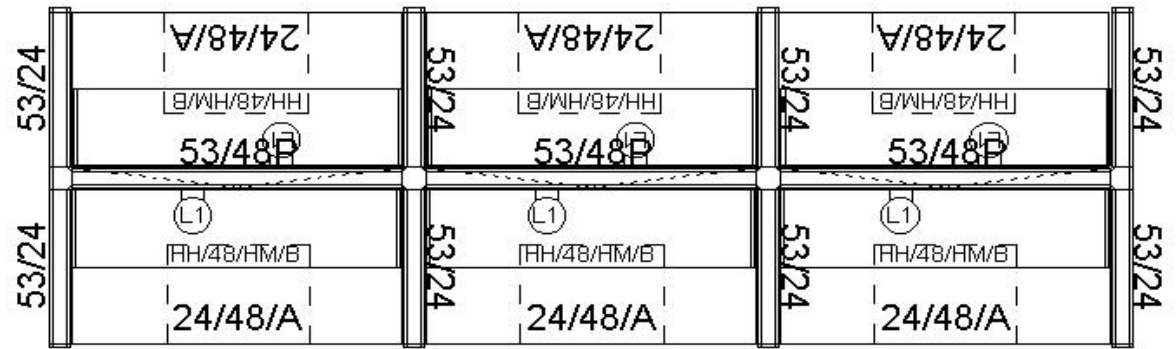

TYPICALS: 8' X 8' SINGLE ROW

E-Series 8' X 8' Single Row

Qty	G1 Item#	List	Extended	ECL Item#	List	Extended	
11	E6748NP	\$387.00	\$4,257.00	C6748NP	\$296.00	\$3,256.00	
6	E6748PP	\$547.00	\$3,282.00	C6748PP	\$564.00	\$3,384.00	
7	E62DR	\$15.50	\$108.50	E62DR	\$15.50	\$108.50	
3	E67-2WC	\$98.00	\$294.00	E67-2WC	\$98.00	\$294.00	
2	E67-3WC	\$127.00	\$254.00	E67-3WC	\$127.00	\$254.00	
5	E67EC	\$41.00	\$205.00	E67EC	\$41.00	\$205.00	
6	AL2448SW	\$194.00	\$1,164.00	C2448S	\$123.00	\$738.00	
3	AL4824CW	\$320.00	\$960.00	C4824C	\$210.00	\$630.00	
3	A4812SS	\$102.00	\$306.00	A4812SS	\$102.00	\$306.00	
3	A48FDU	\$320.00	\$960.00	C48FDU	\$230.00	\$690.00	
3	A3PT	\$37.00	\$111.00	A3PT	\$37.00	\$111.00	
3	A2127BBF	\$230.00	\$690.00	A2127BBF	\$230.00	\$690.00	
1	E72BF	\$147.00	\$147.00	E72BF	\$147.00	\$147.00	
3	EDUP-A	\$18.00	\$54.00	EDUP-A	\$18.00	\$54.00	
3	EDUP-B	\$18.00	\$54.00	EDUP-B	\$18.00	\$54.00	
17	EOLC	\$2.10	\$35.70	EOLC	\$2.10	\$35.70	
2	PCPJ	\$38.00	\$76.00	PCPJ	\$38.00	\$76.00	
Total List			\$12,958.20	Total List			\$11,033.20
Per Station			\$4,319.40	Per Station			\$3,677.73

TYPICALS: 2' X 4' DOUBLE ROW

E-Series 2' X 4' Double Row

Qty	G1 Item#	List	Extended	ECL Item#	List	Extended	
8	E5324NP	\$251.00	\$2,008.00	C5324NP	\$193.00	\$1,544.00	
3	E5348PP	\$523.00	\$1,569.00	C5348PP	\$564.00	\$1,692.00	
2	E53-3WC	\$119.00	\$238.00	E53-3WC	\$119.00	\$238.00	
2	E48-4WC	\$115.00	\$230.00	E48-4WC	\$115.00	\$230.00	
8	E53EC	\$38.00	\$304.00	E53EC	\$38.00	\$304.00	
6	AL2448SW	\$194.00	\$1,164.00	C2448S	\$123.00	\$738.00	
6	A4812LS	\$100.00	\$600.00	A4812LS	\$100.00	\$600.00	
6	A3PT	\$37.00	\$222.00	A3PT	\$37.00	\$222.00	
1	E72BF	\$147.00	\$147.00	E72BF	\$147.00	\$147.00	
6	EDUP-A	\$18.00	\$108.00	EDUP-A	\$18.00	\$108.00	
6	EOLC	\$2.10	\$12.60	EOLC	\$2.10	\$12.60	
2	PCPJ	\$38.00	\$76.00	PCPJ	\$38.00	\$76.00	
Total List			\$6,678.60	Total List			\$5,911.60
Per Station			\$1,113.10	Per Station			\$985.27