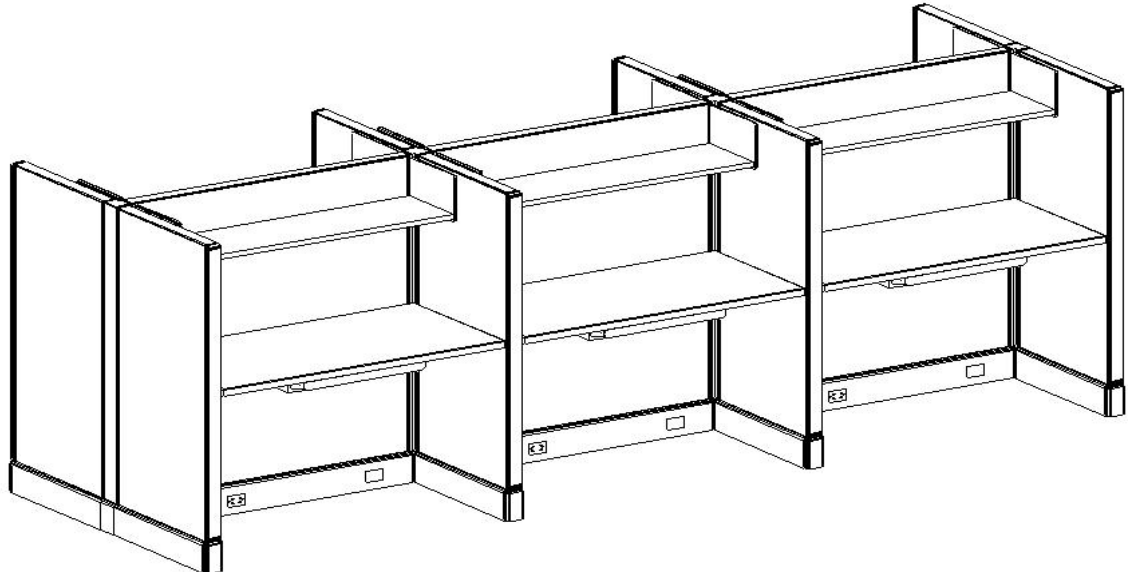

TYPICALS: 2' X 4' DOUBLE ROW

E-Series 2' X 4' Double Row

Qty	G1 Item#	List	Extended	ECL Item#	List	Extended	
8	E5324NP	$251.00	$2,008.00	C5324NP	$193.00	$1,544.00	
3	E5348PP	$523.00	$1,569.00	C5348PP	$564.00	$1,692.00	
2	E53-3WC	$119.00	$238.00	E53-3WC	$119.00	$238.00	
2	E48-4WC	$115.00	$230.00	E48-4WC	$115.00	$230.00	
8	E53EC	$38.00	$304.00	E53EC	$38.00	$304.00	
6	AL2448SW	$194.00	$1,164.00	C2448S	$123.00	$738.00	
6	A4812LS	$100.00	$600.00	A4812LS	$100.00	$600.00	
6	A3PT	$37.00	$222.00	A3PT	$37.00	$222.00	
1	E72BF	$147.00	$147.00	E72BF	$147.00	$147.00	
6	EDUP-A	$18.00	$108.00	EDUP-A	$18.00	$108.00	
6	EOLC	$2.10	$12.60	EOLC	$2.10	$12.60	
2	PCPJ	$38.00	$76.00	PCPJ	$38.00	$76.00	
Total List			$6,678.60	Total List			$5,911.60
Per Station			$1,113.10	Per Station			$985.27