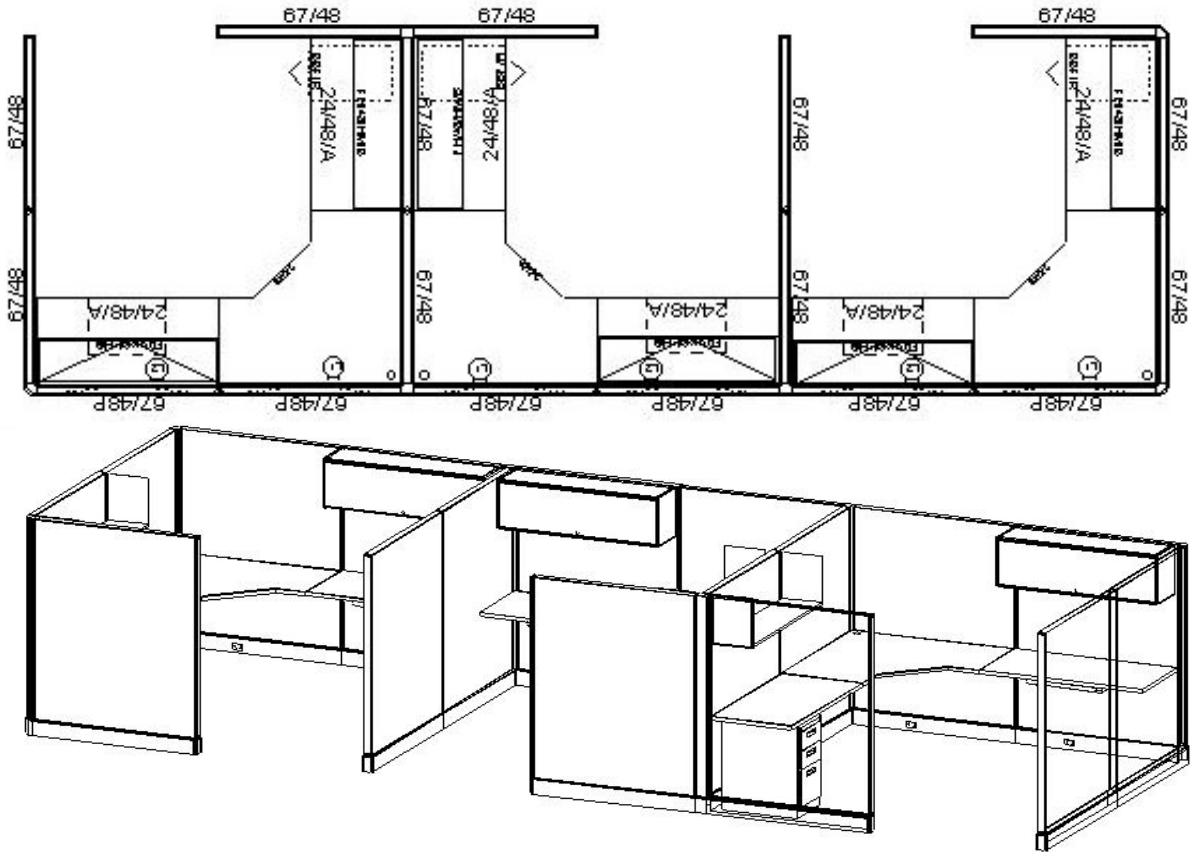

TYPICALS: 8' X 8' SINGLE ROW

E-Series 8' X 8' Single Row

Qty	G1 Item#	List	Extended	ECL Item#	List	Extended	
11	E6748NP	$387.00	$4,257.00	C6748NP	$296.00	$3,256.00	
6	E6748PP	$547.00	$3,282.00	C6748PP	$564.00	$3,384.00	
7	E62DR	$15.50	$108.50	E62DR	$15.50	$108.50	
3	E67-2WC	$98.00	$294.00	E67-2WC	$98.00	$294.00	
2	E67-3WC	$127.00	$254.00	E67-3WC	$127.00	$254.00	
5	E67EC	$41.00	$205.00	E67EC	$41.00	$205.00	
6	AL2448SW	$194.00	$1,164.00	C2448S	$123.00	$738.00	
3	AL4824CW	$320.00	$960.00	C4824C	$210.00	$630.00	
3	A4812SS	$102.00	$306.00	A4812SS	$102.00	$306.00	
3	A48FDU	$320.00	$960.00	C48FDU	$230.00	$690.00	
3	A3PT	$37.00	$111.00	A3PT	$37.00	$111.00	
3	A2127BBF	$230.00	$690.00	A2127BBF	$230.00	$690.00	
1	E72BF	$147.00	$147.00	E72BF	$147.00	$147.00	
3	EDUP-A	$18.00	$54.00	EDUP-A	$18.00	$54.00	
3	EDUP-B	$18.00	$54.00	EDUP-B	$18.00	$54.00	
17	EOLC	$2.10	$35.70	EOLC	$2.10	$35.70	
2	PCPJ	$38.00	$76.00	PCPJ	$38.00	$76.00	
Total List			$12,958.20	Total List			$11,033.20
Per Station			$4,319.40	Per Station			$3,677.73