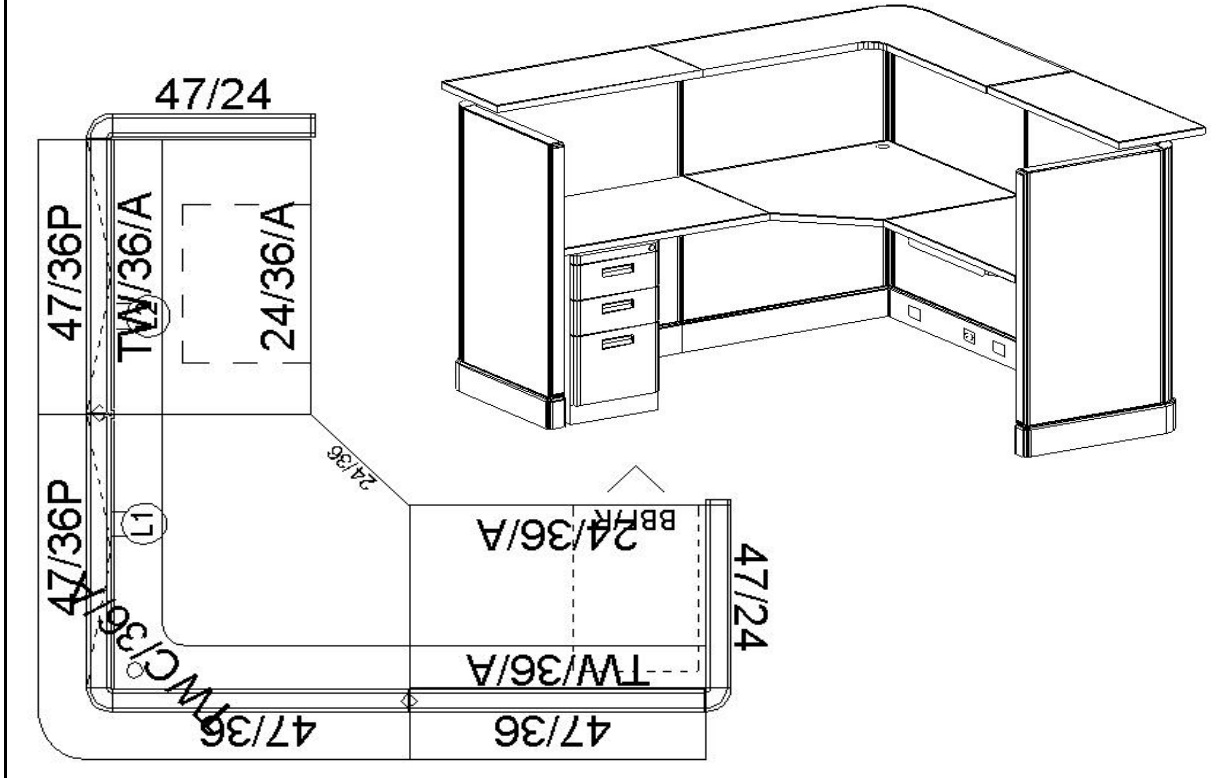

RESPONSE • SYSTEMS

TODAY'S OFFICE FURNITURE SOLUTIONS

2008 Workstation Typical

TYPICALS: 6' X 6' RECEPTION STATION

E-Series 6' X 6' Reception Station

Qty	G1 Item#	List	Extended	ECL Item#	List	Extended	
2	E4724NP	\$238.00	\$476.00	C4724NP	\$174.00	\$348.00	
2	E4736NP	\$312.00	\$624.00	C4736NP	\$217.00	\$434.00	
2	E4736PP	\$459.00	\$918.00	C4736PP	\$465.00	\$930.00	
2	E42DR	\$14.00	\$28.00	E42DR	\$14.00	\$28.00	
3	E47-2WC	\$85.00	\$255.00	E47-2WC	\$85.00	\$255.00	
2	E47EC	\$37.00	\$74.00	E47EC	\$37.00	\$74.00	
2	AL2436SW	\$176.00	\$352.00	C2436S	\$98.00	\$196.00	
1	AL3624CW	\$262.00	\$262.00	C3624C	\$148.00	\$148.00	
2	AL1436CC	\$118.00	\$236.00	AM1436CC	\$94.00	\$188.00	
1	AL36CCC	\$343.00	\$343.00	AM36CCC	\$275.00	\$275.00	
3	A210MS	\$23.00	\$69.00	A210MS	\$23.00	\$69.00	
2	A210CS	\$23.00	\$46.00	A210CS	\$23.00	\$46.00	
1	A2127BBF	\$230.00	\$230.00	A2127BBF	\$230.00	\$230.00	
1	A3PT	\$37.00	\$37.00	A3PT	\$37.00	\$37.00	
1	E72BF	\$147.00	\$147.00	E72BF	\$147.00	\$147.00	
2	EDUP-A	\$18.00	\$36.00	EDUP-A	\$18.00	\$36.00	
5	EOLC	\$2.10	\$10.50	EOLC	\$2.10	\$10.50	
Total List				Total List			
\$4,143.50				\$3,451.50			