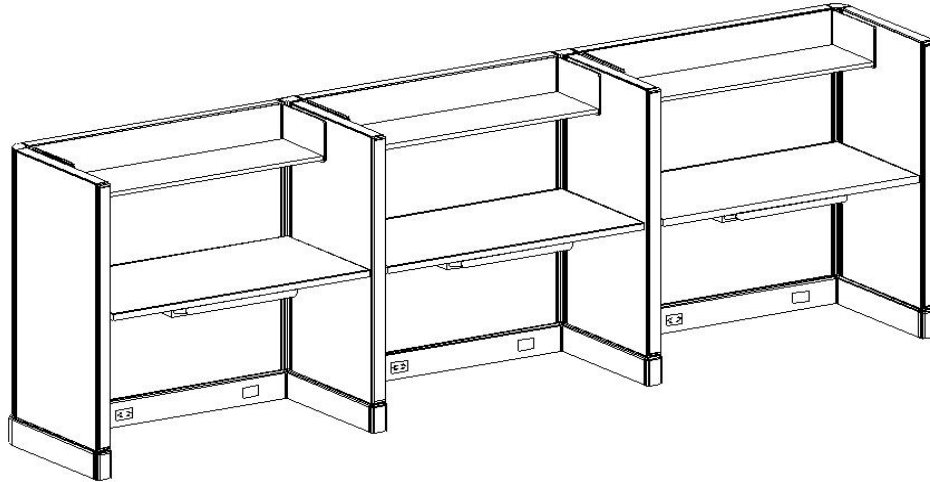

TYPICALS: 2' X 4' SINGLE ROW

E-Series 2' X 4' Single Row

Qty	G1 Item#	List	Extended	ECL Item#	List	Extended
4	E5324NP	$251.00	$1,004.00	C5324NP	$193.00	$772.00
3	E5348PP	$523.00	$1,569.00	C5348PP	$536.00	$1,608.00
2	E53-2WC	$90.00	$180.00	E53-2WC	$90.00	$180.00
2	E53-3WC	$119.00	$238.00	E53-3WC	$119.00	$238.00
4	E53EC	$38.00	$152.00	E53EC	$38.00	$152.00
3	AL2448SW	$194.00	$582.00	C2448S	$123.00	$369.00
3	A4812LS	$100.00	$300.00	A4812LS	$100.00	$300.00
3	A3PT	$37.00	$111.00	A3PT	$37.00	$111.00
1	E72BF	$147.00	$147.00	E72BF	$147.00	$147.00
3	EDUP-A	$18.00	$54.00	EDUP-A	$18.00	$54.00
8	EOLC	$2.10	$16.80	EOLC	$2.10	$16.80
2	PCPJ	$38.00	$76.00	PCPJ	$38.00	$76.00
Total List				Total List		
Per Station				Per Station		
$4,429.80				$4,023.80		
$1,476.60				$1,341.27