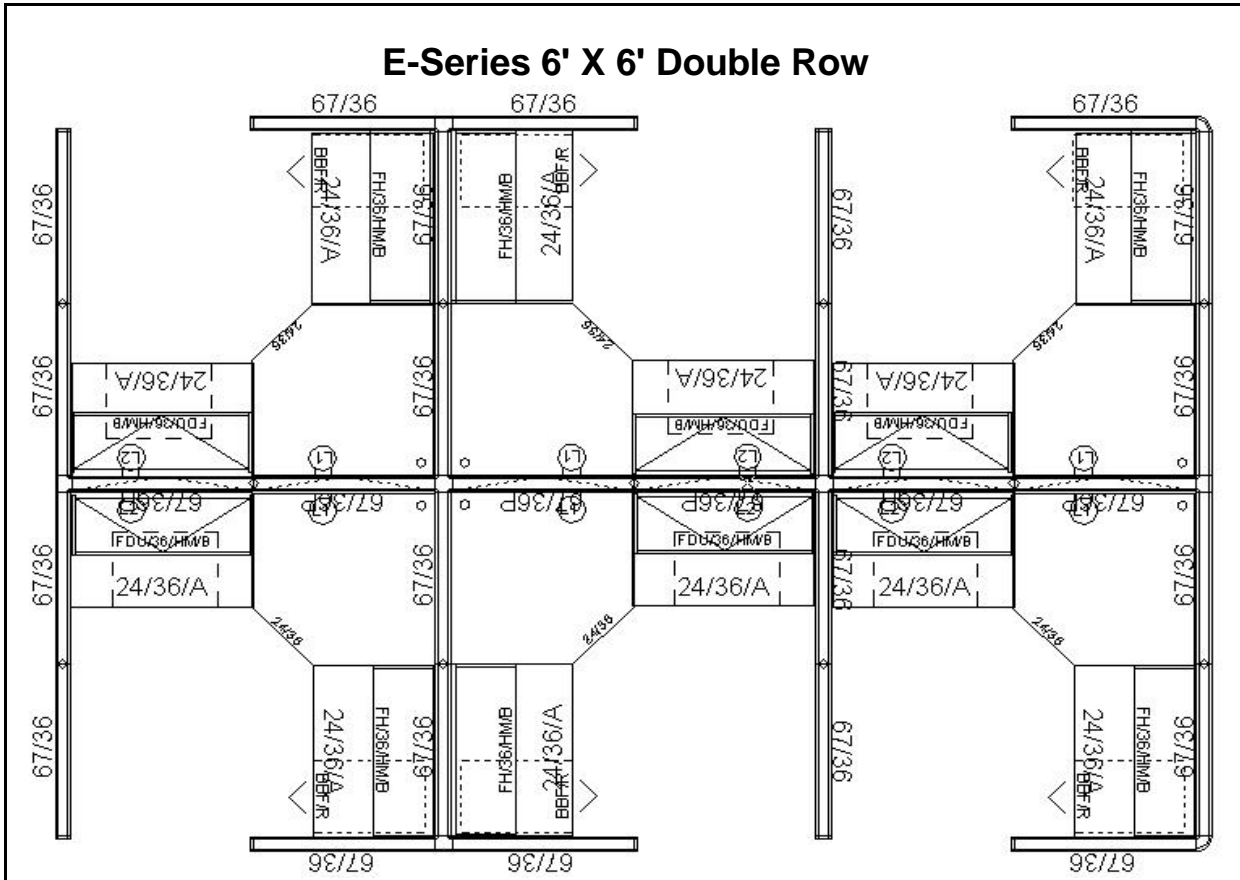

TYPICALS: 6' X 6' DOUBLE ROW

Qty	G1 Item#	List	Extended
22	E6736NP	$331.00	$7,282.00
6	E6736PP	$483.00	$2,898.00
11	E62DR	$15.50	$170.50
2	E67-2WC	$98.00	$196.00
4	E67-3WC	$127.00	$508.00
2	E62-4WC	$131.00	$262.00
10	E67EC	$41.00	$410.00
12	AL2436SW	$176.00	$2,112.00
6	AL3624CW	$262.00	$1,572.00
6	A3612SS	$97.00	$582.00
6	A36FDU	$304.00	$1,824.00
6	A3PT	$37.00	$222.00
6	A2127BBF	$230.00	$1,380.00
1	E72BF	$147.00	$147.00
6	EDUP-A	$18.00	$108.00
6	EDUP-B	$18.00	$108.00
11	EOLC	$2.10	$23.10
2	PCPJ	$38.00	$76.00
Total List		$19,880.60	
Per Station		$3,313.43	

ECL Item#	List	Extended
C6736NP	$264.00	$5,808.00
C6736PP	$511.00	$3,066.00
E62DR	$15.50	$170.50
E67-2WC	$98.00	$196.00
E67-3WC	$127.00	$508.00
E62-4WC	$131.00	$262.00
E67EC	$41.00	$410.00
C2436S	$98.00	$1,176.00
C3624C	$148.00	$888.00
A3612SS	$97.00	$582.00
C36FDU	$198.00	$1,188.00
A3PT	$37.00	$222.00
A2127BBF	$230.00	$1,380.00
E72BF	$147.00	$147.00
EDUP-A	$18.00	$108.00
EDUP-B	$18.00	$108.00
EOLC	$2.10	$23.10
PCPJ	$38.00	$76.00
Total List		$16,318.60
Per Station		$2,719.77