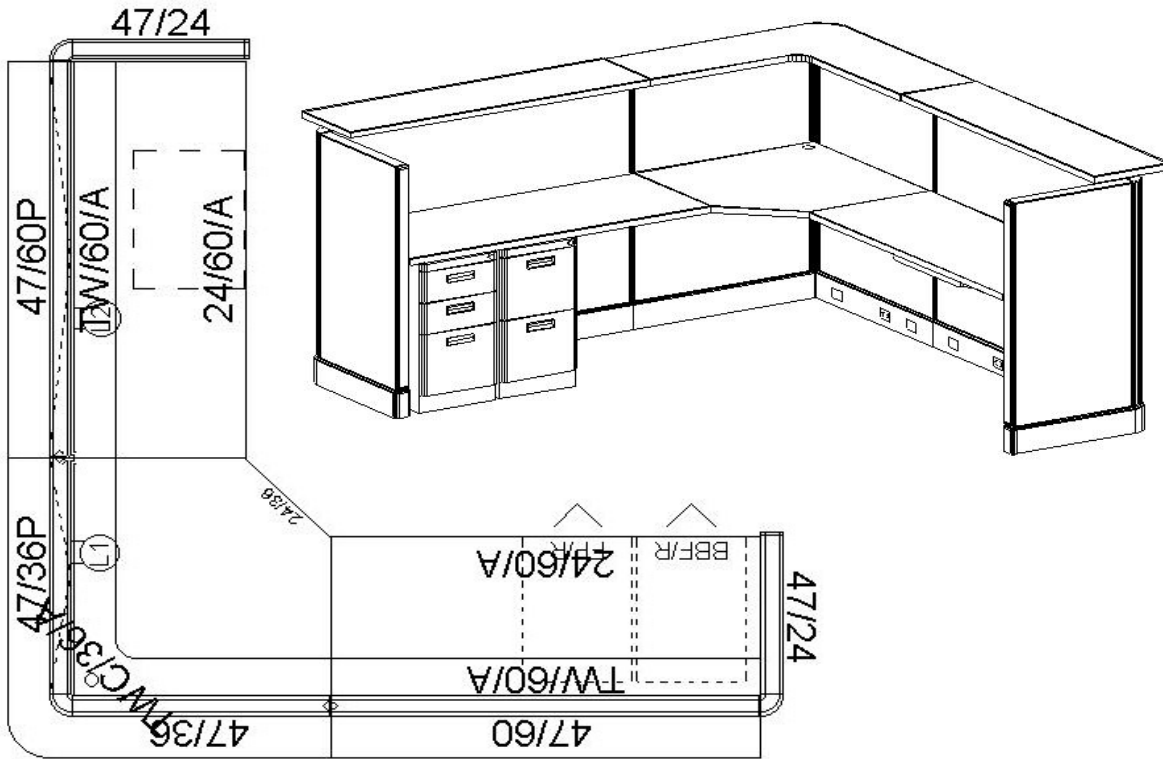

TYPICALS: 8' X 8' RECEPTION STATION

E-Series 8' X 8' Reception Station

Qty	G1 Item#	List	Extended	ECL Item#	List	Extended	
2	E4724NP	$238.00	$476.00	C4724NP	$174.00	$348.00	
1	E4736NP	$312.00	$312.00	C4736NP	$217.00	$217.00	
1	E4760NP	$366.00	$366.00	C4760NP	$264.00	$264.00	
1	E4736PP	$459.00	$459.00	C4736PP	$465.00	$465.00	
1	E4760PP	$536.00	$536.00	C4760PP	$553.00	$553.00	
2	E42DR	$14.00	$28.00	E42DR	$14.00	$28.00	
3	E47-2WC	$85.00	$255.00	E47-2WC	$85.00	$255.00	
2	E47EC	$37.00	$74.00	E47EC	$37.00	$74.00	
2	AL2460SW	$215.00	$430.00	C2460S	$161.00	$322.00	
1	AL3624CW	$262.00	$262.00	C3624C	$148.00	$148.00	
2	AL1460CC	$146.00	$292.00	AM1460CC	$117.00	$234.00	
1	AL36CCC	$343.00	$343.00	AM36CCC	$275.00	$275.00	
3	A210MS	$23.00	$69.00	A210MS	$23.00	$69.00	
2	A210CS	$23.00	$46.00	A210CS	$23.00	$46.00	
1	A2127BBF	$230.00	$230.00	A2127BBF	$230.00	$230.00	
1	A2127FF	$230.00	$230.00	A2127FF	$230.00	$230.00	
1	A3PT	$37.00	$37.00	A3PT	$37.00	$37.00	
1	E72BF	$147.00	$147.00	E72BF	$147.00	$147.00	
2	EDUP-A	$18.00	$36.00	EDUP-A	$18.00	$36.00	
5	EOLC	$2.10	$10.50	EOLC	$2.10	$10.50	
Total List			$4,638.50	Total List			$3,988.50